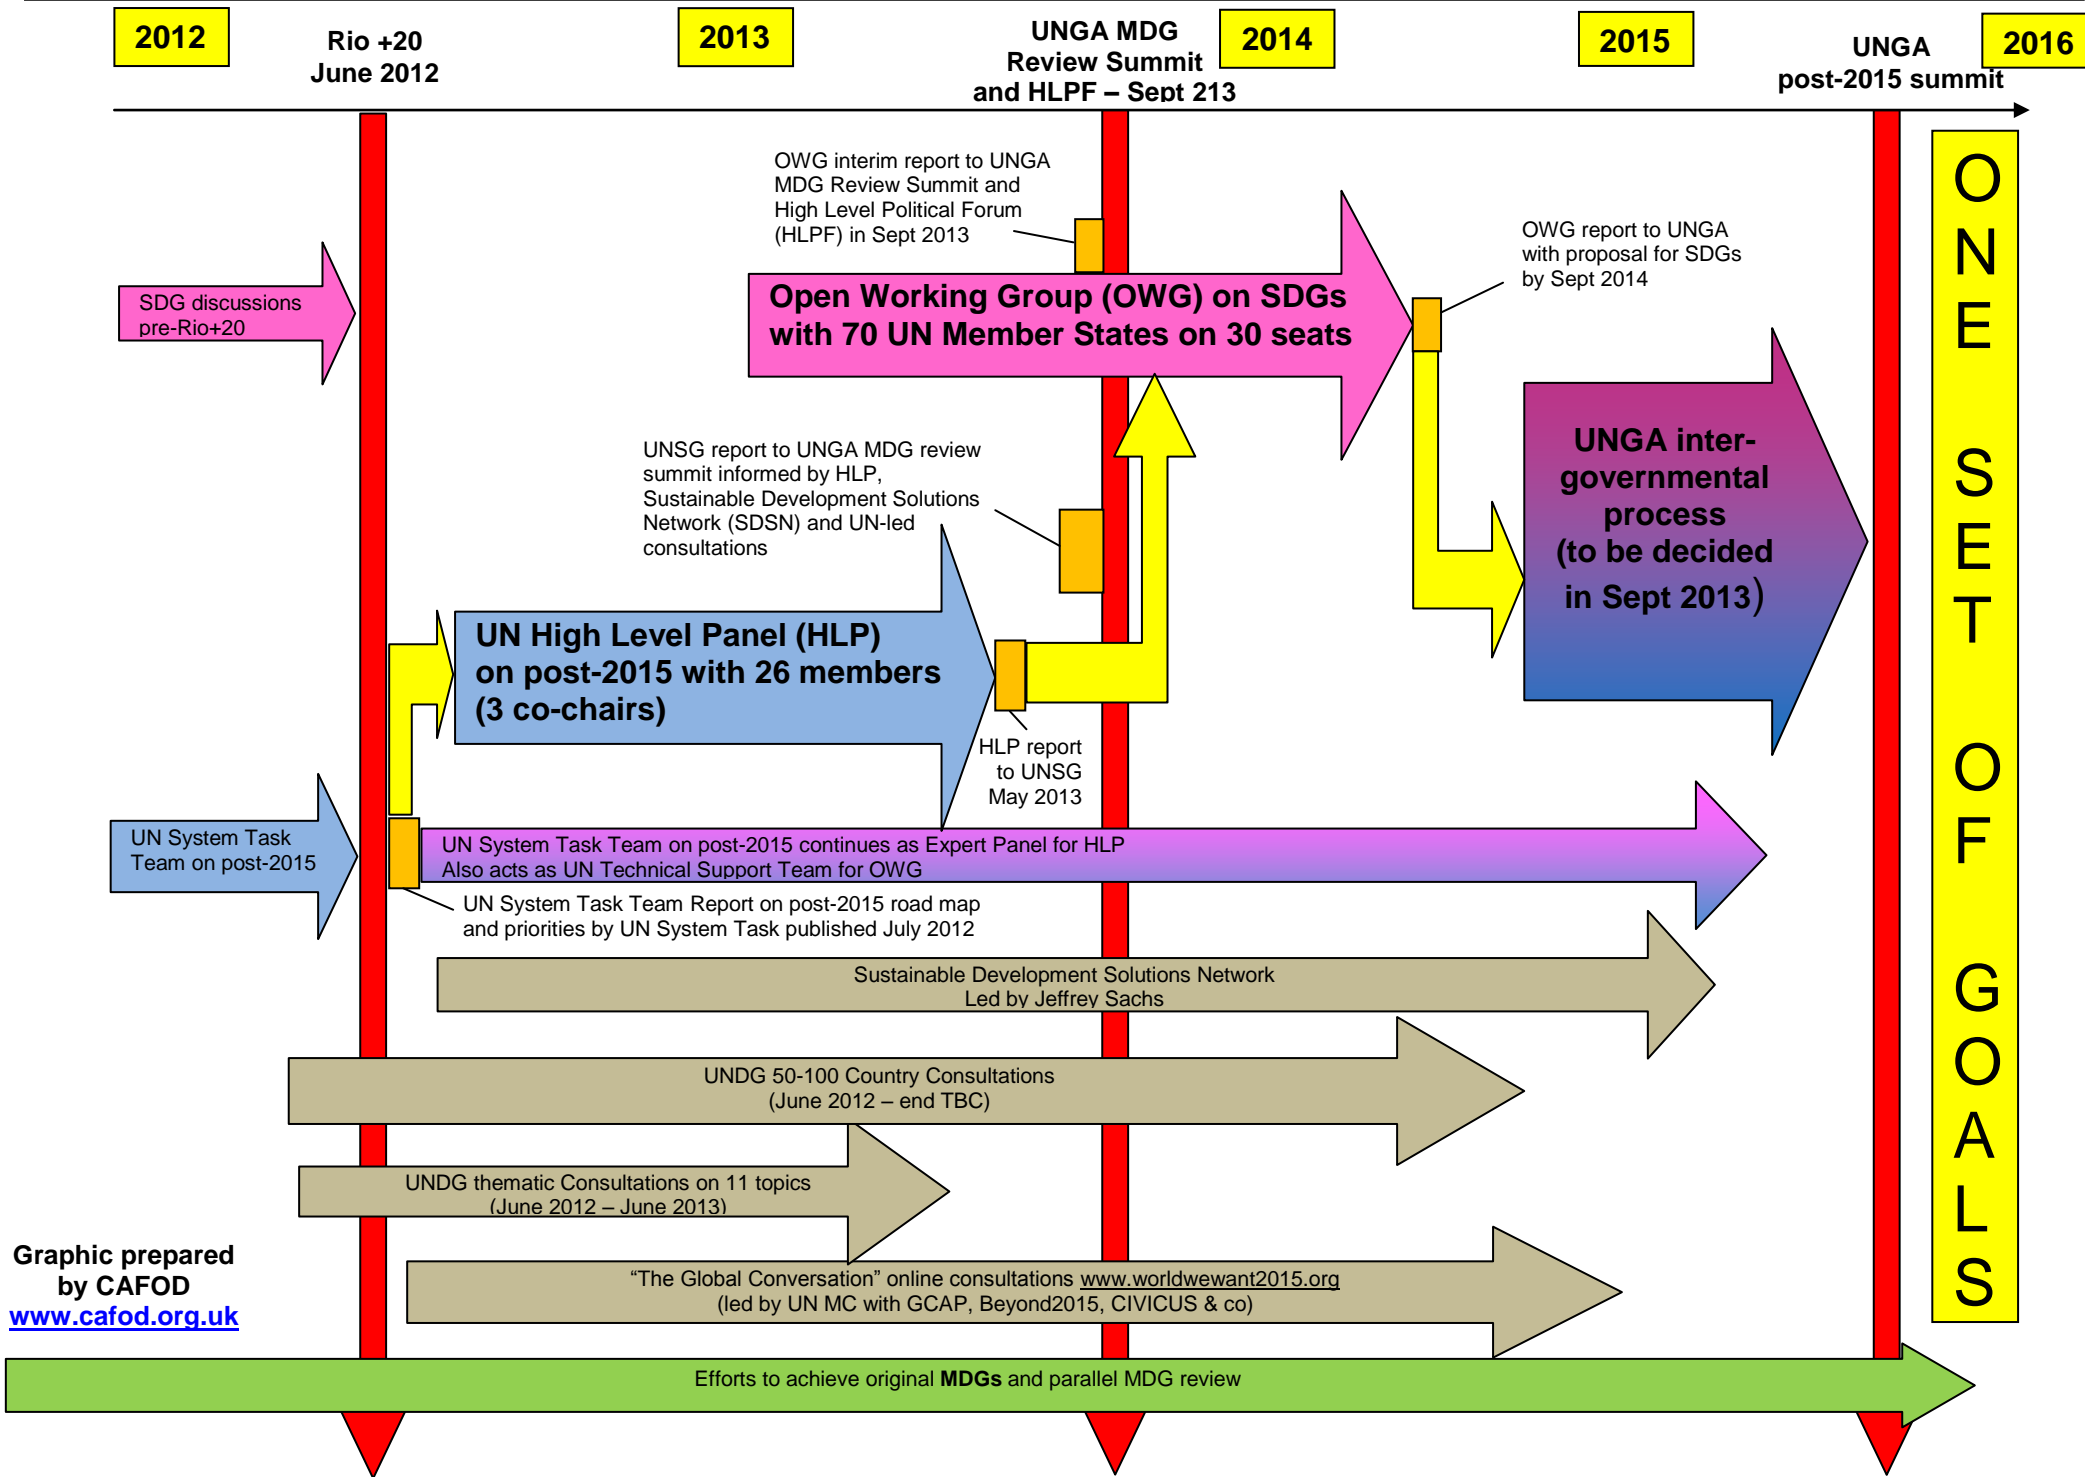

COLOUR CODE: **PINK** – SDG process, **BLUE** – post-MDG process, **GREY** – post-2015 consultations, **ORANGE** – reports, **GREEN** – current MDGs

Graphic prepared by CAFOD [www.cafod.org.uk](http://www.cafod.org.uk)